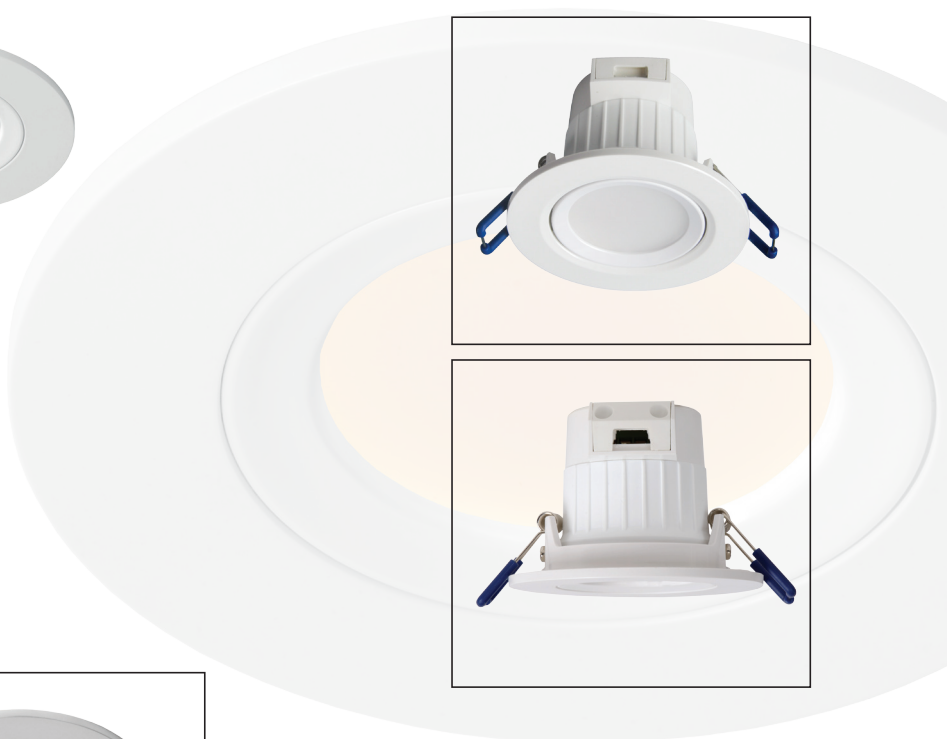

Spot **INKY-LED**
22971/06/99

- 1x6W/INTEGRATED ADAYO LED/2700K/345lm/incl.
- Ø: 8,6cm/H: 5,95cm
- Beam angle: 100°
- ⌀ 7cm
- White + Silver
- Aluminium & PC

Replaceable ring

Spot **INKY-LED** SET 3 pieces
22971/18/99

- 3x6W/INTEGRATED ADAYO LED/2700K/345lm/incl.
- Ø: 8,6cm/H: 5,95cm
- Beam angle: 100°
- ⌀ 7cm
- White + Silver
- Aluminium & PC

Replaceable ring